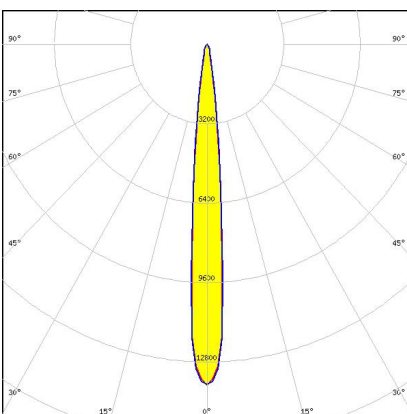

REGINA

Ø19 mm reflector for up to 3535 size LED packages

19 mm high reflector with spot beam.

PRODUCTS:

C11347_REGINA

Dimensions: 19.0 mm x 19.0 mm

Height: 15.30 mm

~9° spot beam

GENERAL INFORMATION:

NOTE: The typical beam angle will be changed by different color, chip size and chip position tolerance. The typical total beam angle is the full angle measured where the luminous intensity is half of the peak value.